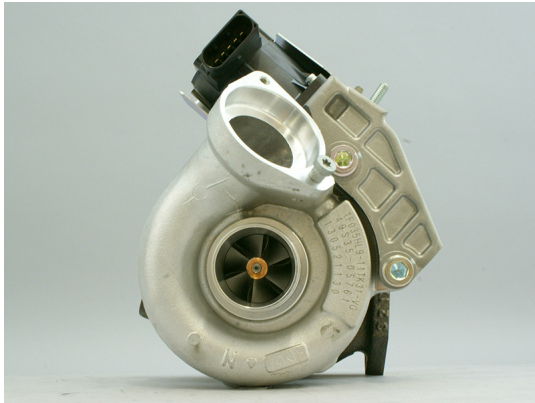

BMW 118, 318D TF035 2.0L 2005-07

Application: BMW 118, 318D TF035 2.0L 2005-07

Rating: Not Rated Yet

Price

Base price with tax \$ 2194.50

Sales price \$ 2194.50

Sales price without tax \$ 1995.00

Tax amount \$ 199.50

[Ask a question about this product](#)

Manufacturer [Mitsubishi](#)

Description

Brand: Mitsubishi

Type: TFO35HL9-11TK3/VG, TF035

Application:

- 2005-07 BMW 118 d (E87) with M47TU2D20 Engine
- 2005-07 BMW 318 d (E87) with M47TU2D20 Engine

Engine Manufacturer: BMW

Engine Model: M47TU2D20, M47TU2 2.0L

Fuel Type: Diesel

OEM Part Number: 7795497, 4716165, 11657795497, 11654716165, 7795798F, 11657795798F, 7795496, 11657795496, 7795496K

Turbocharger Part Number: MIT49135-05761