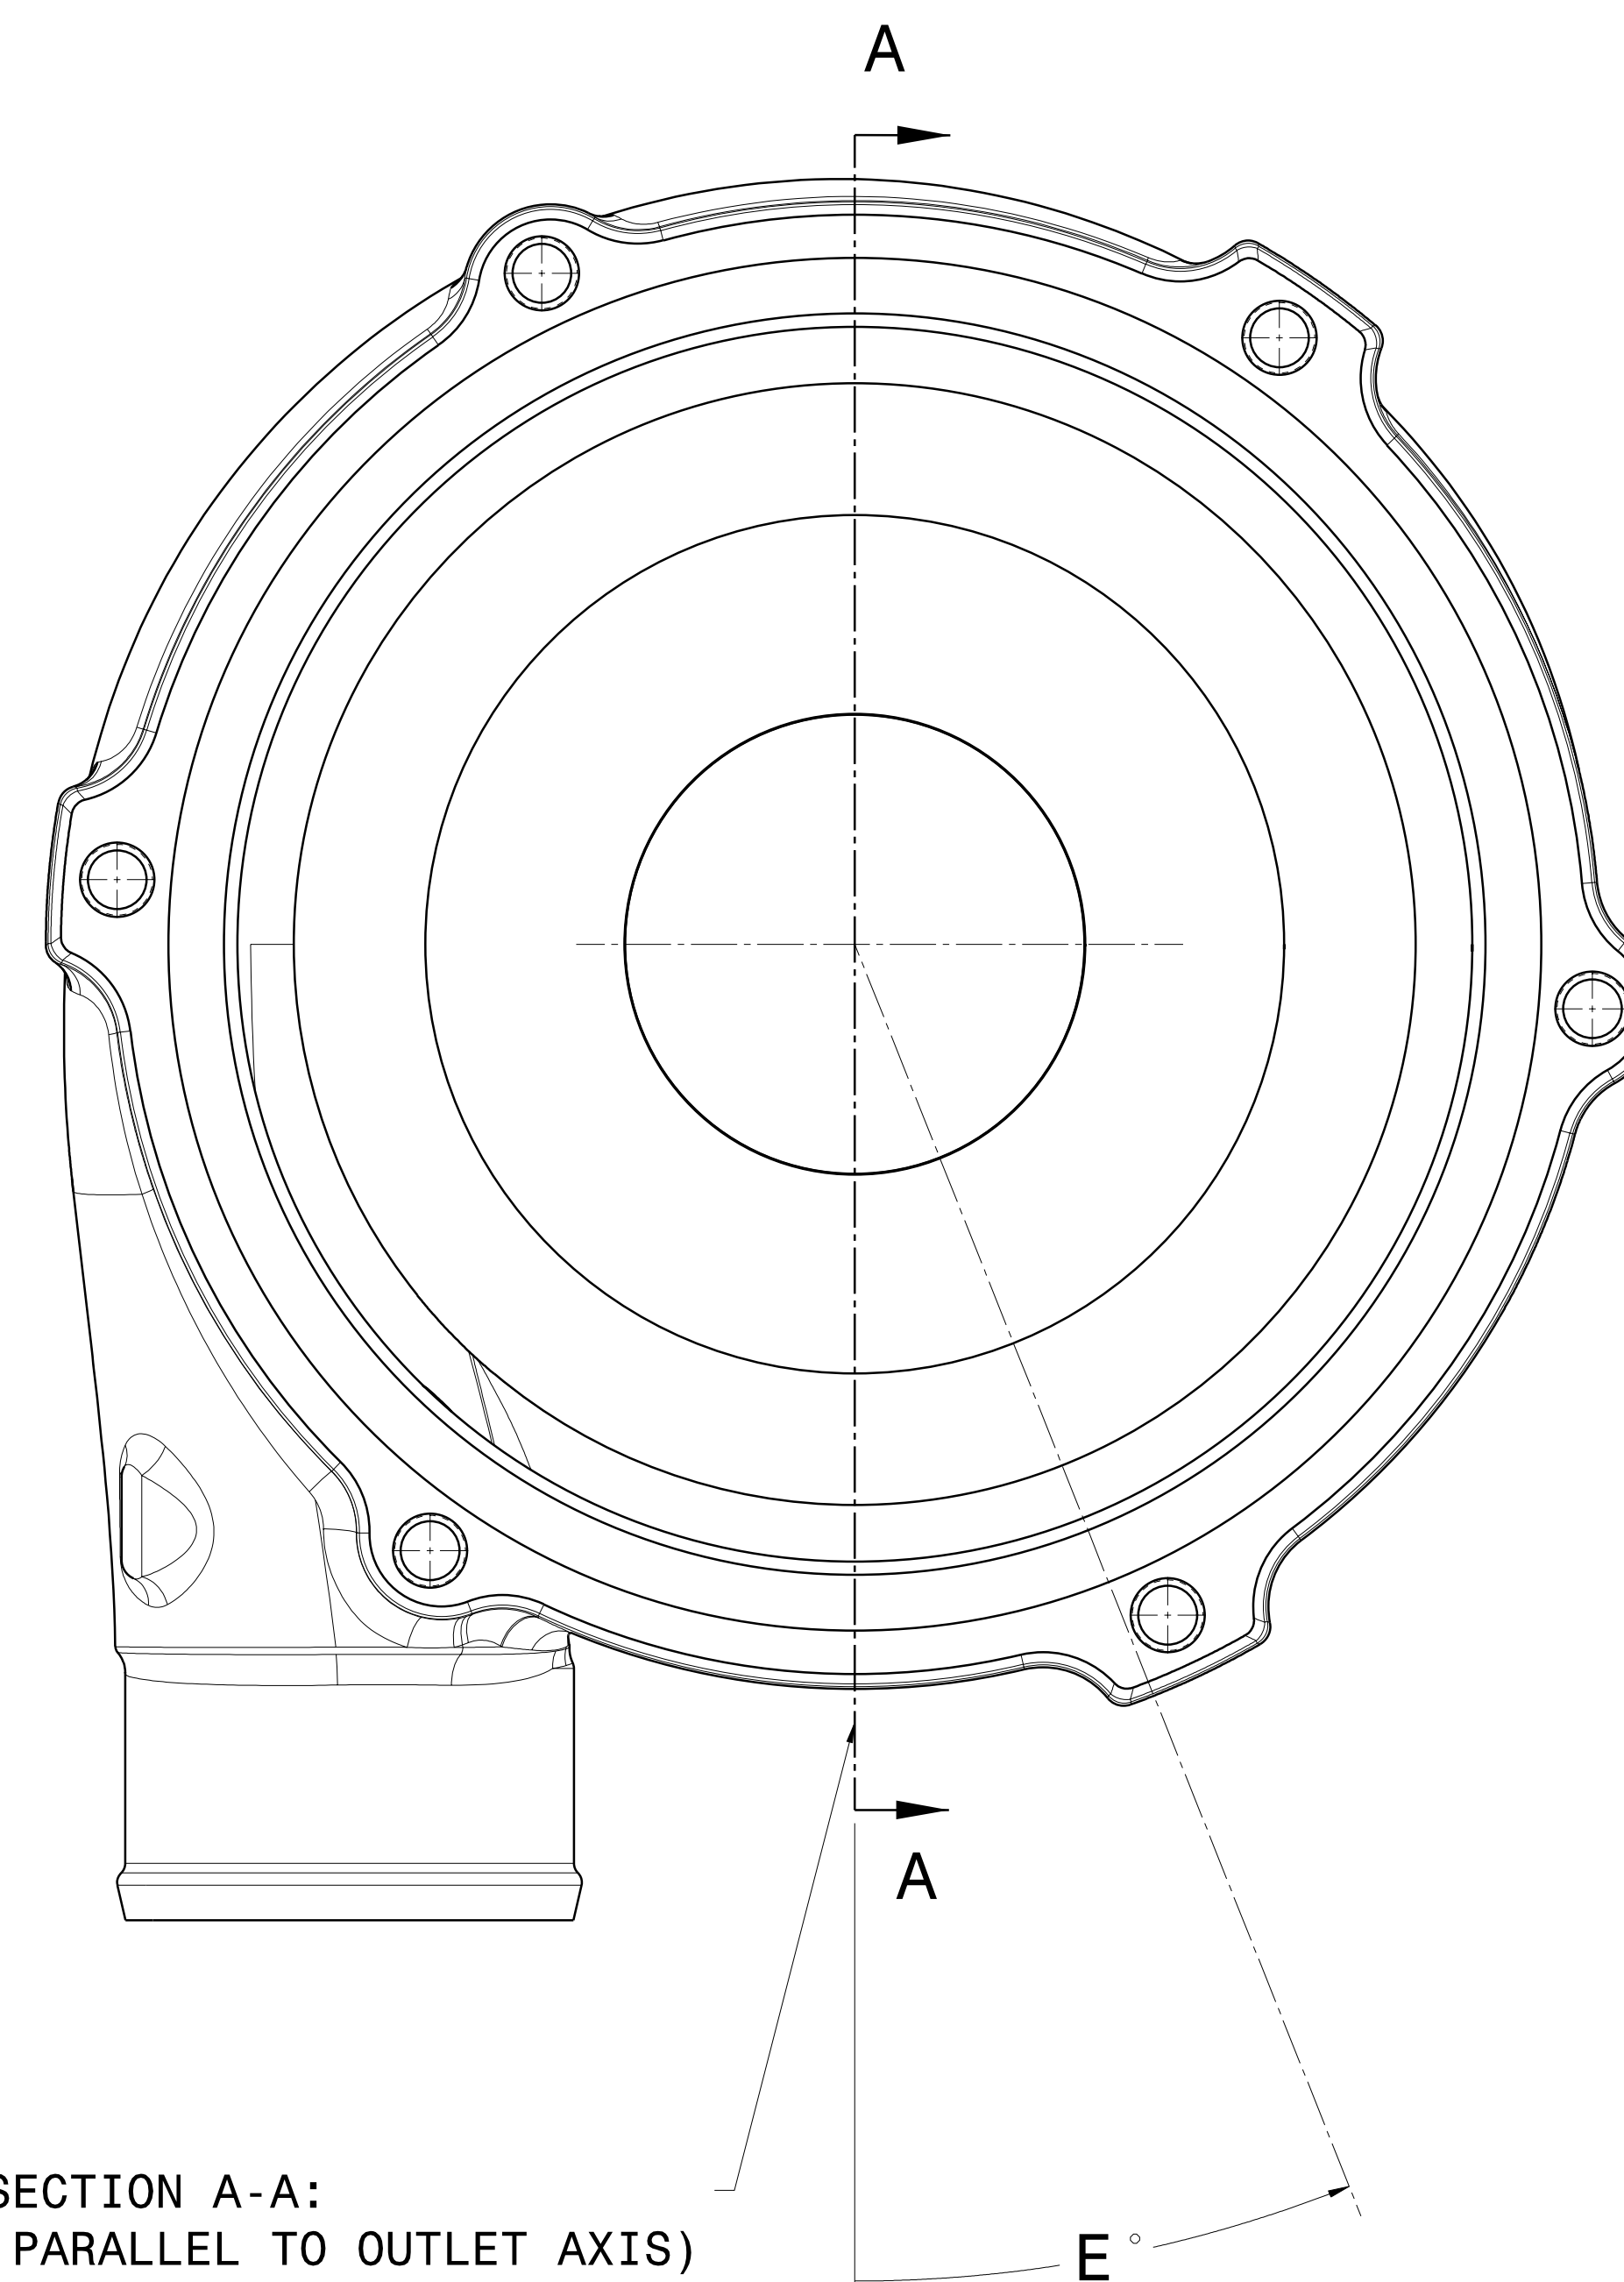

ANGLE OF SECTION A-A:
(0 DEG IS PARALLEL TO OUTLET AXIS)