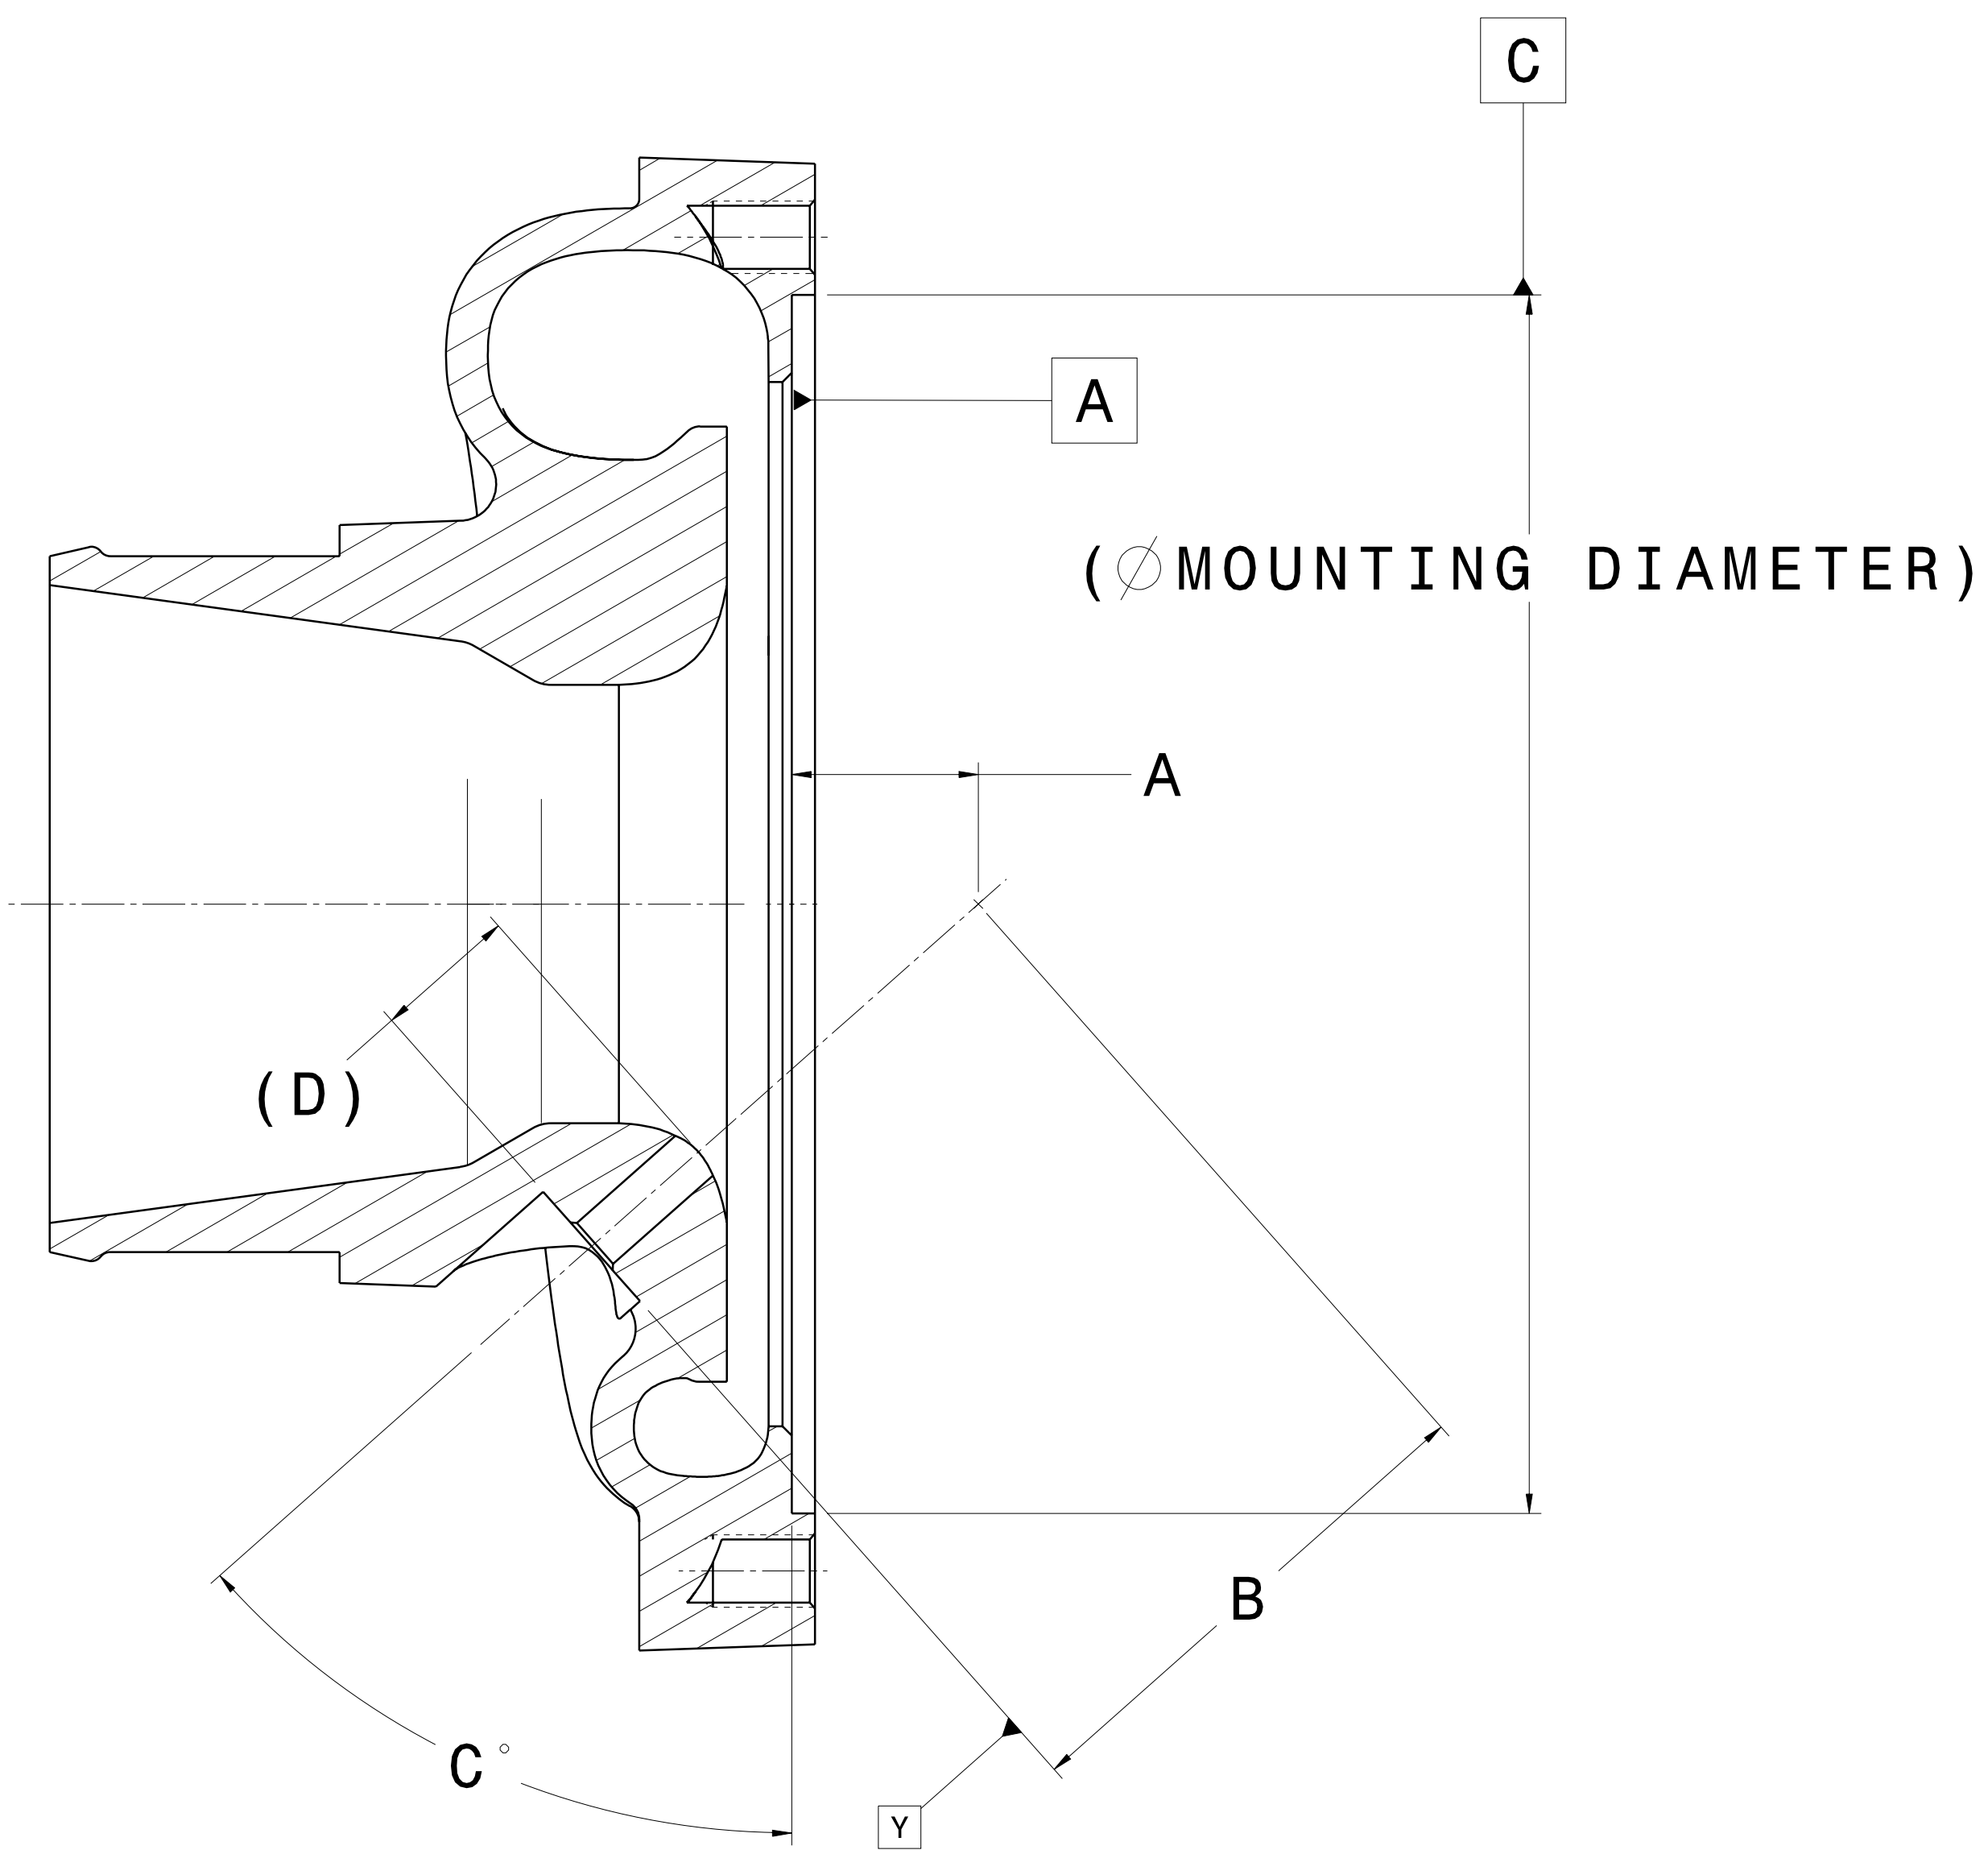

SECTION A-A