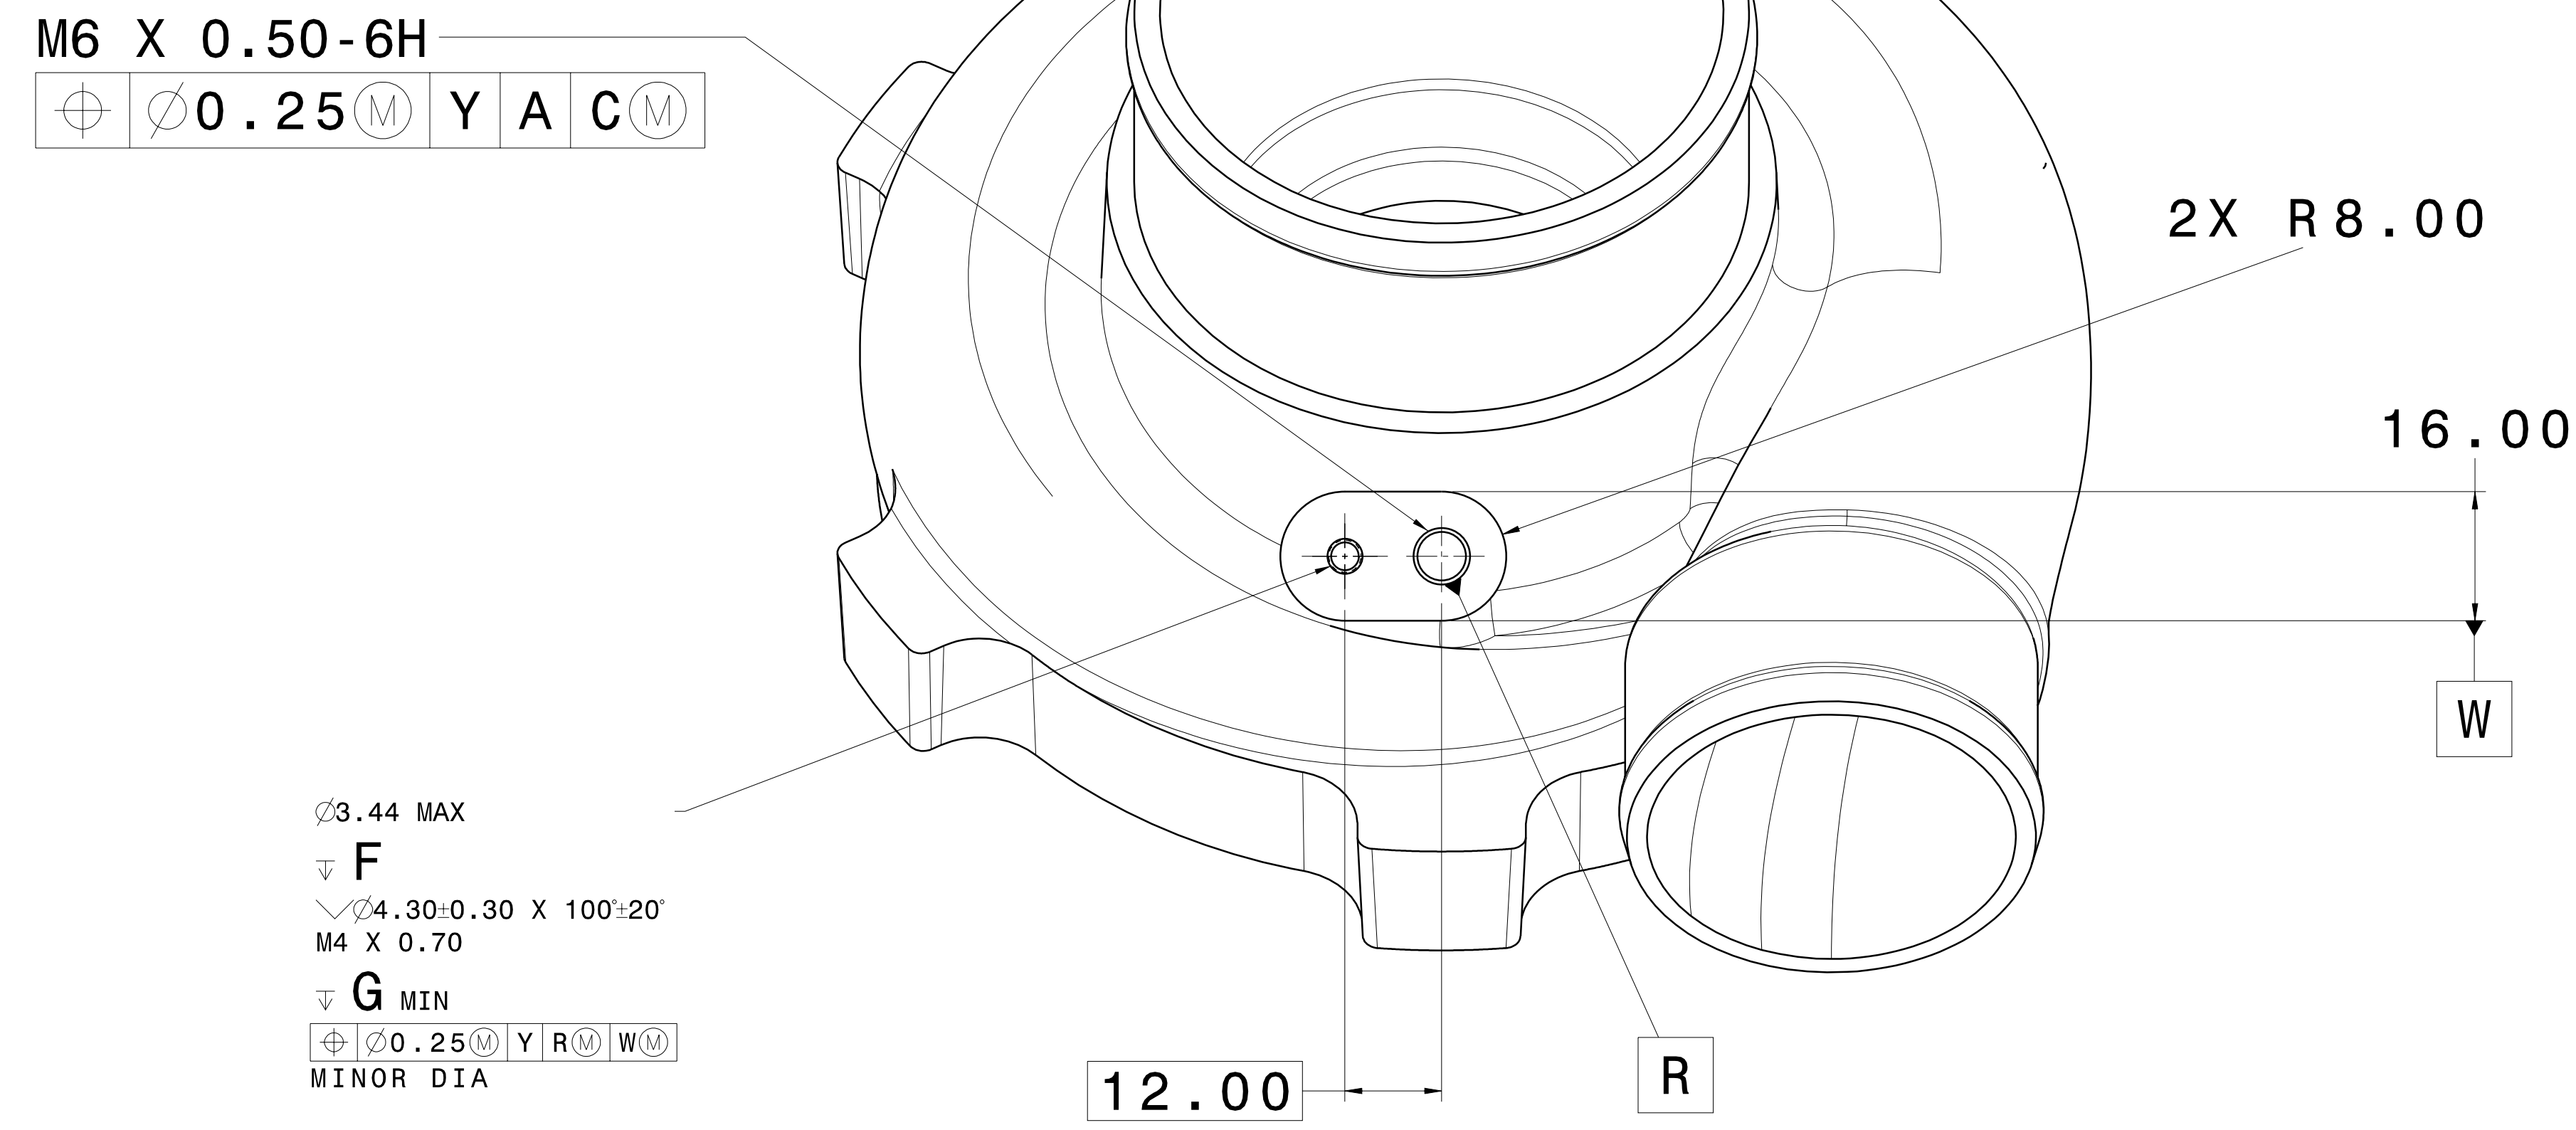

SEE SHEET 2 FOR TABULATION

TRUE VIEW OF MOUNTING FLANGE